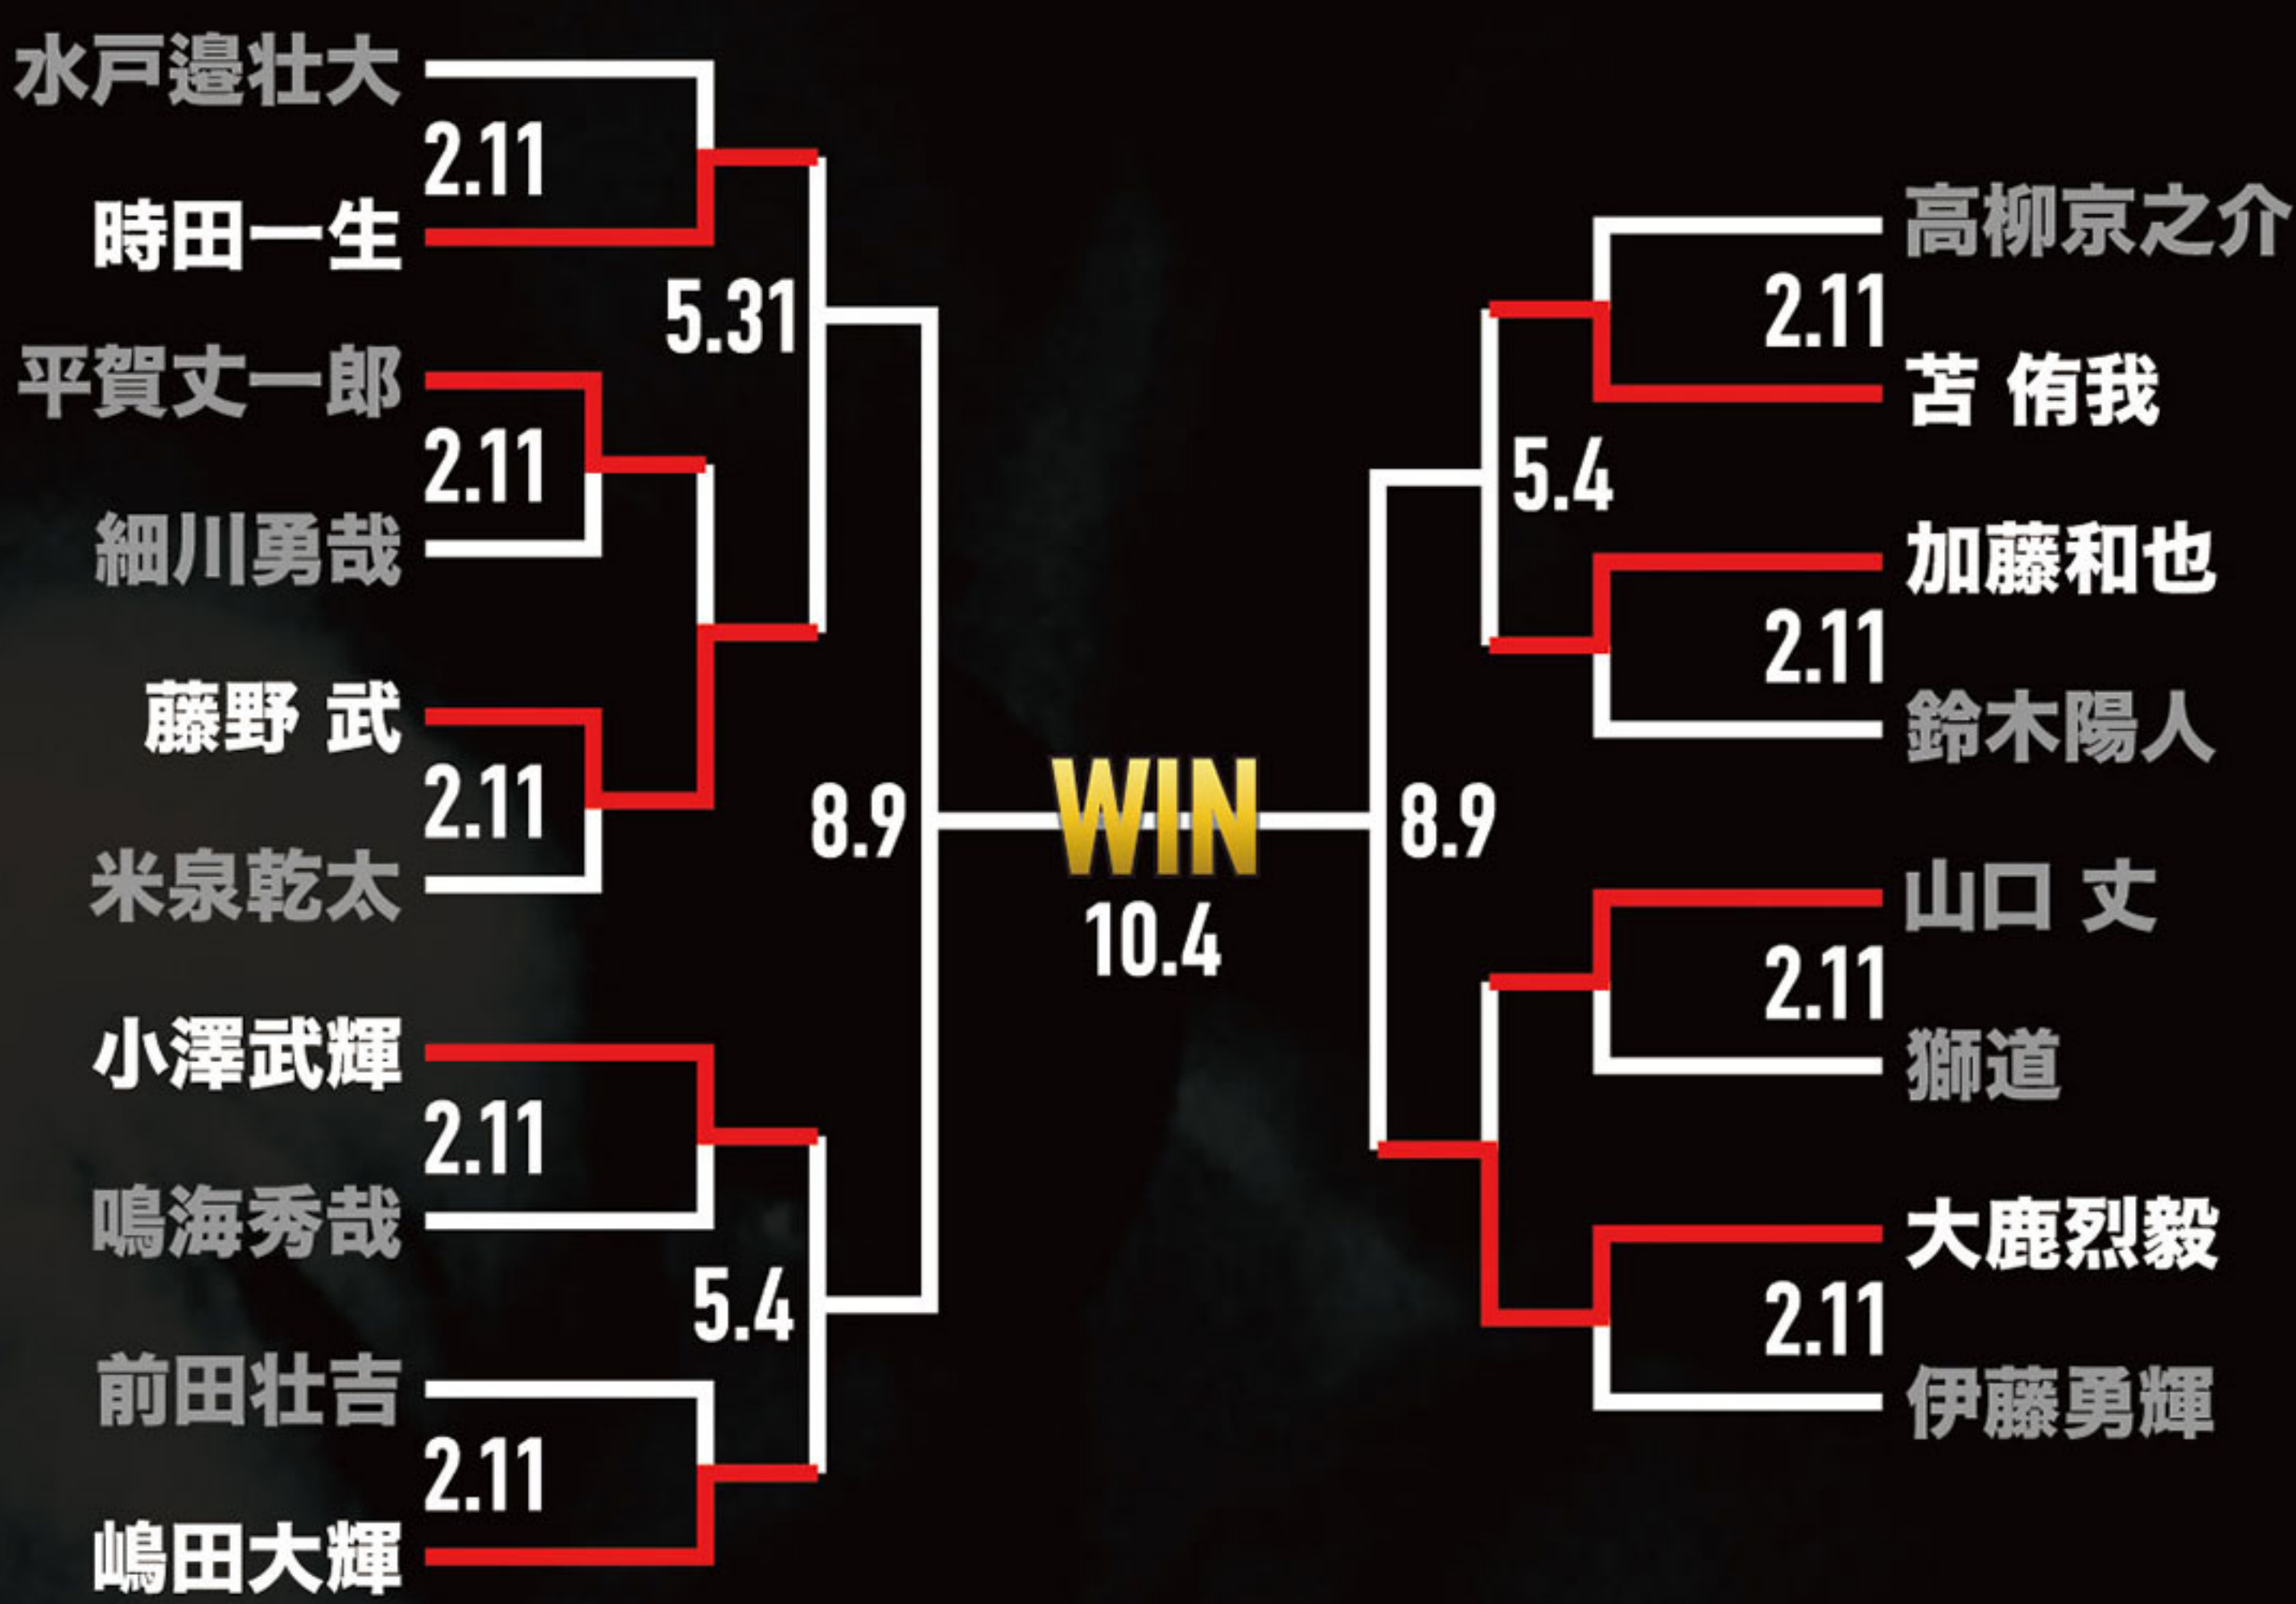

FLYWEIGHT

小澤武輝 12 **嶋田大輝**
(NO FACE GYM/2勝1敗) TAKETERU OZAWA (THE BLACK BELT JAPAN/1勝) DAIKI SHIMADA

苦侑我 11 **加藤和也**
(パラエストラ札幌/4勝5敗) YUGA TOMA (turning point MMA/2敗) KAZUYA KATO