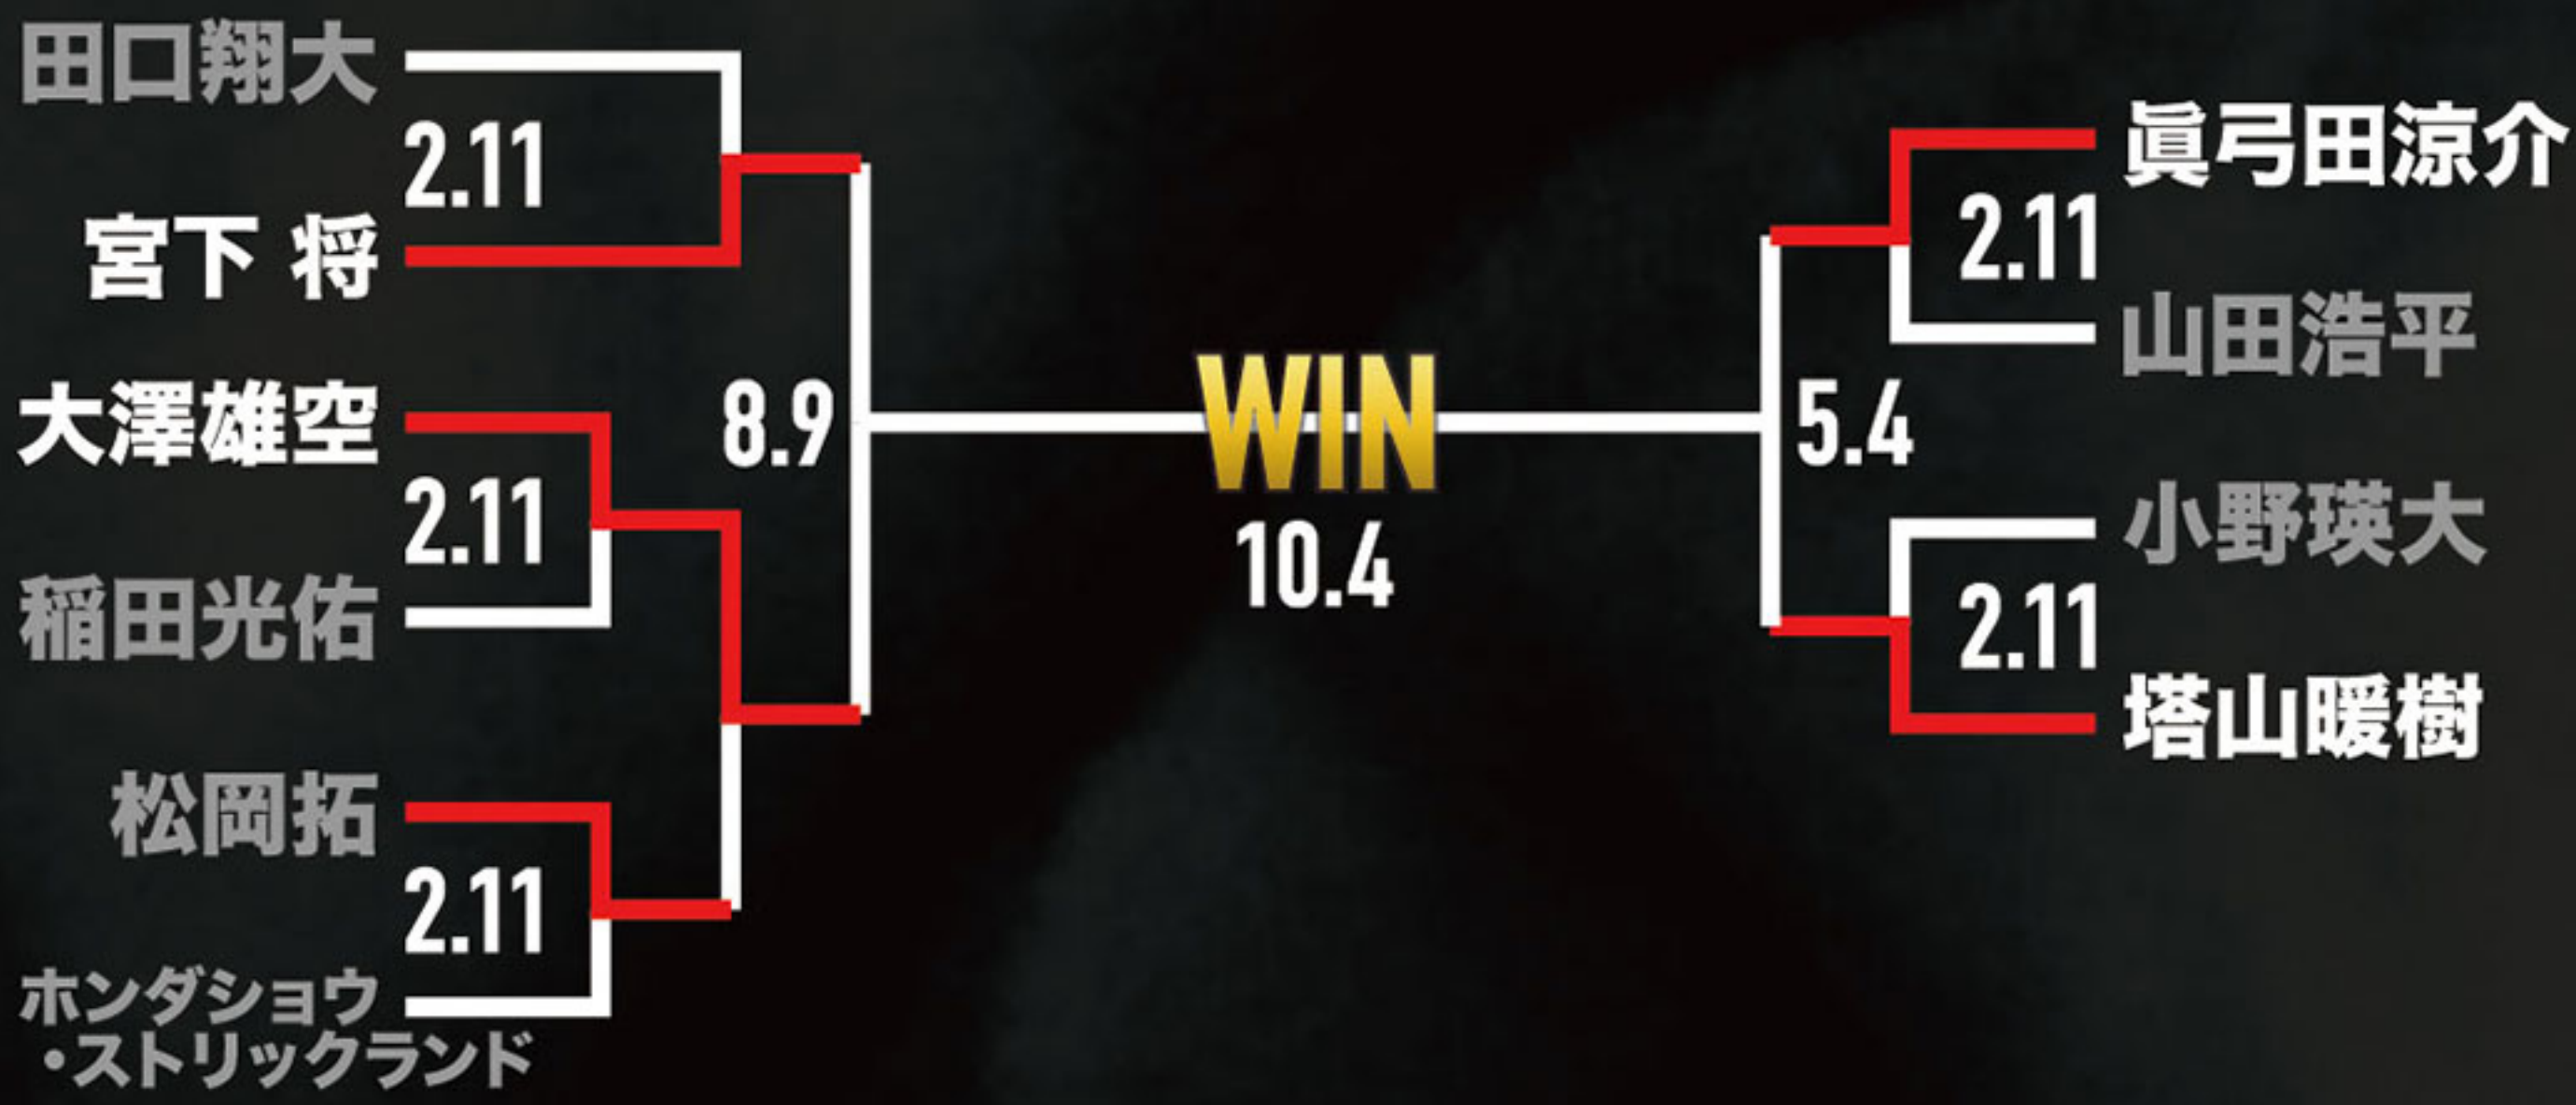

32nd NEO BLOOD TOURNAMENT

FEATHERWEIGHT

真弓田涼介 16 **塔山暖樹**
(禅道会/2勝) RYOSUKE MAYUMIDA (BRAVE GYM/2勝) HARUKI TOUYAMA